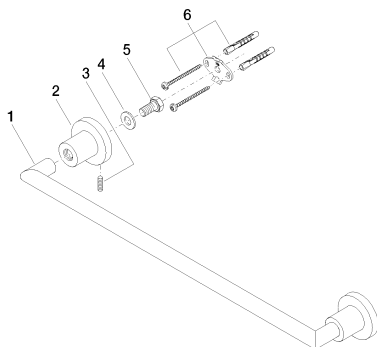

Bathtub - Tara.

Towel bar - polished chrome

Article number: 83 045 892-00

- Center to center 17-3/4"
- Width 19-7/8"
- Height 2-1/8"
- Flange diameter 2-1/8"
- 3-1/4" Projection

polished chrome

Dimensional drawing

All dimensions in mm / inch = mm x 0,0394

Bathtub - Tara.

Towel bar - polished chrome

Article number: 83 045 892-00

Bathtub - Tara.

Towel bar - polished chrome

Article number: 83 045 892-00

Other surface finishes

Spare parts list

Number	Item Number	Designation	Number of units
--------	-------------	-------------	-----------------