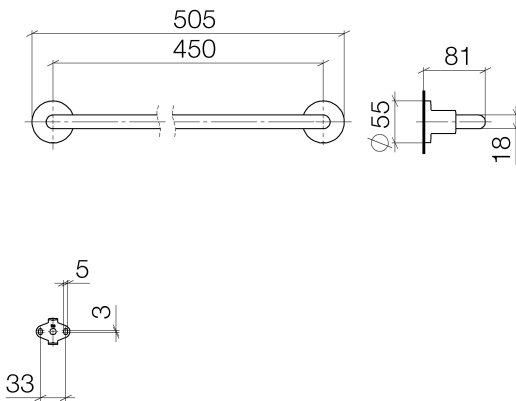

Bathtub - Tara.

Towel bar - polished chrome

Article number: 83 045 892-00

- Center to center 17-3/4"
- Width 19-7/8"
- Height 2-1/8"
- Flange diameter 2-1/8"
- 3-1/4" Projection

polished chrome

Dimensional drawing

All dimensions in mm / inch = mm x 0,0394

Bathtub - Tara.

Towel bar - polished chrome

Article number: 83 045 892-00

Bathtub - Tara.

Towel bar - polished chrome

Article number: 83 045 892-00

Other surface finishes